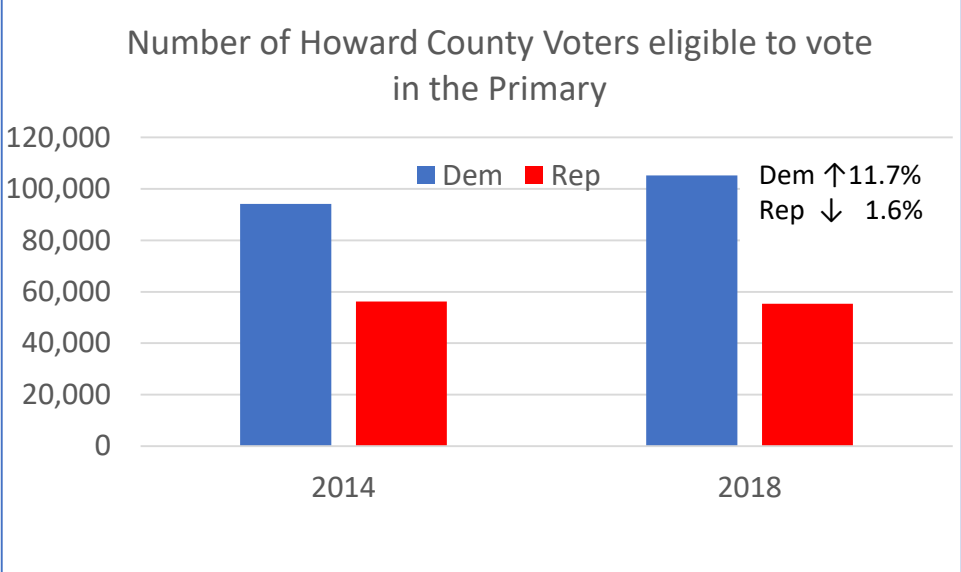

Howard County Early Voting Stats 2018 vs 2014

Source: https://elections.maryland.gov/press_room/index.html