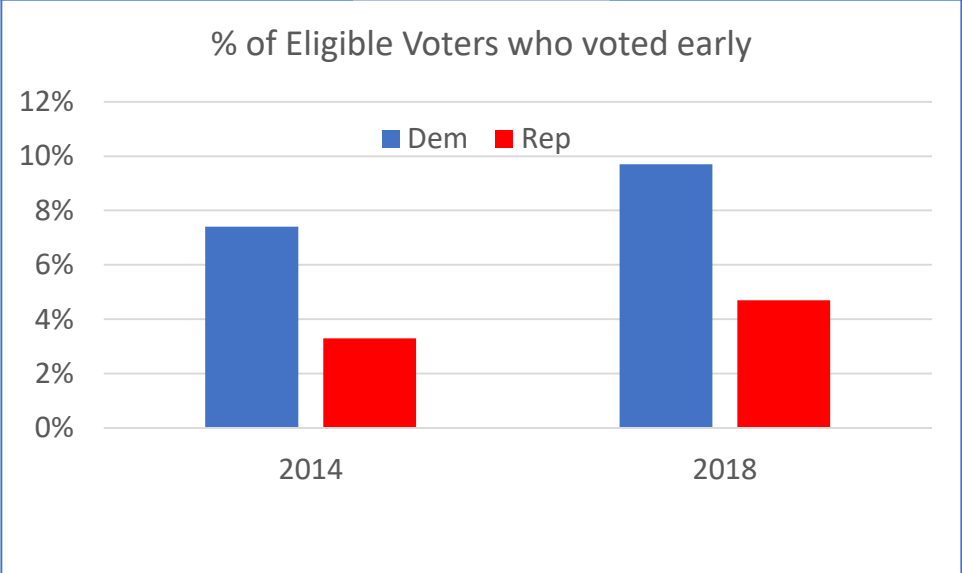

Howard County Early Voting Stats 2018 vs 2014

Source: https://elections.maryland.gov/press_room/index.html