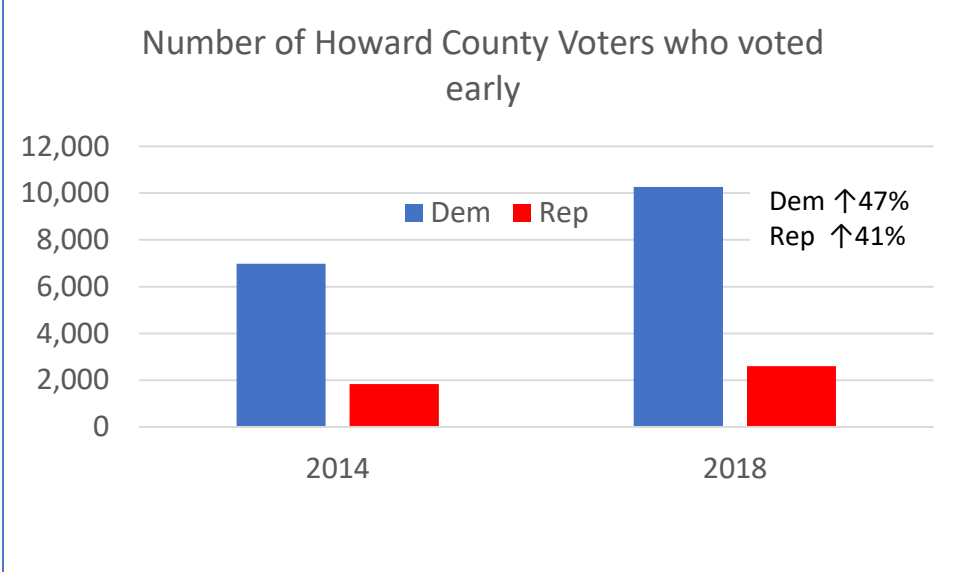

Howard County Early Voting Stats 2018 vs 2014

Source: https://elections.maryland.gov/press_room/index.html